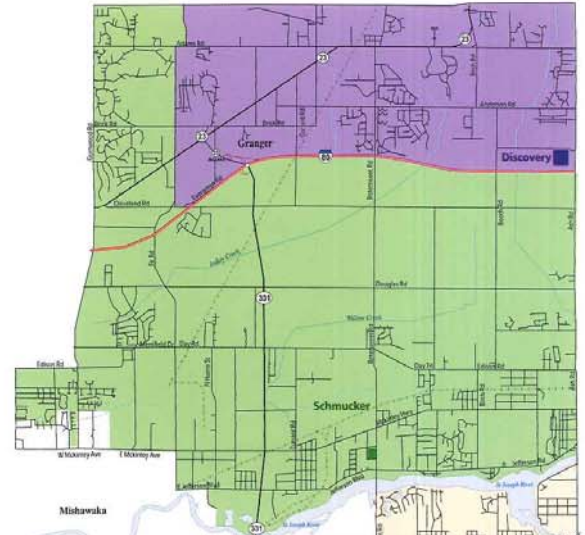

Penn-Harris-Madison School Corporation
55900 Bittersweet Road
Mishawaka, IN 46545