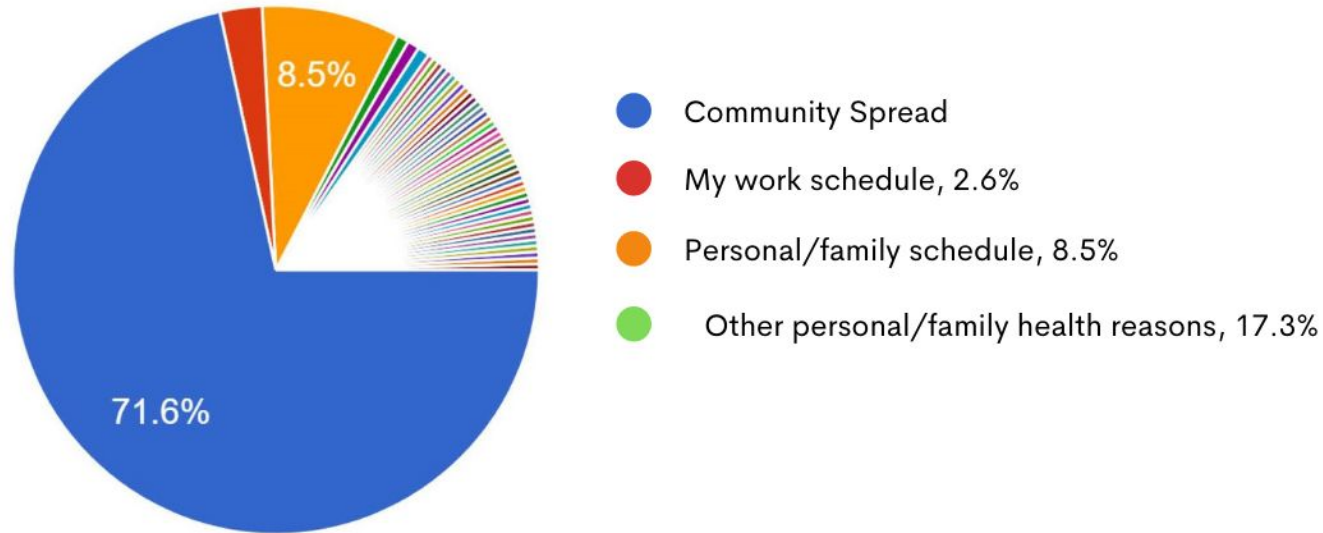

Elementary School

Virtual Parent Survey Results

What was the biggest factor that drove your decision to choose the virtual option?

271 responses