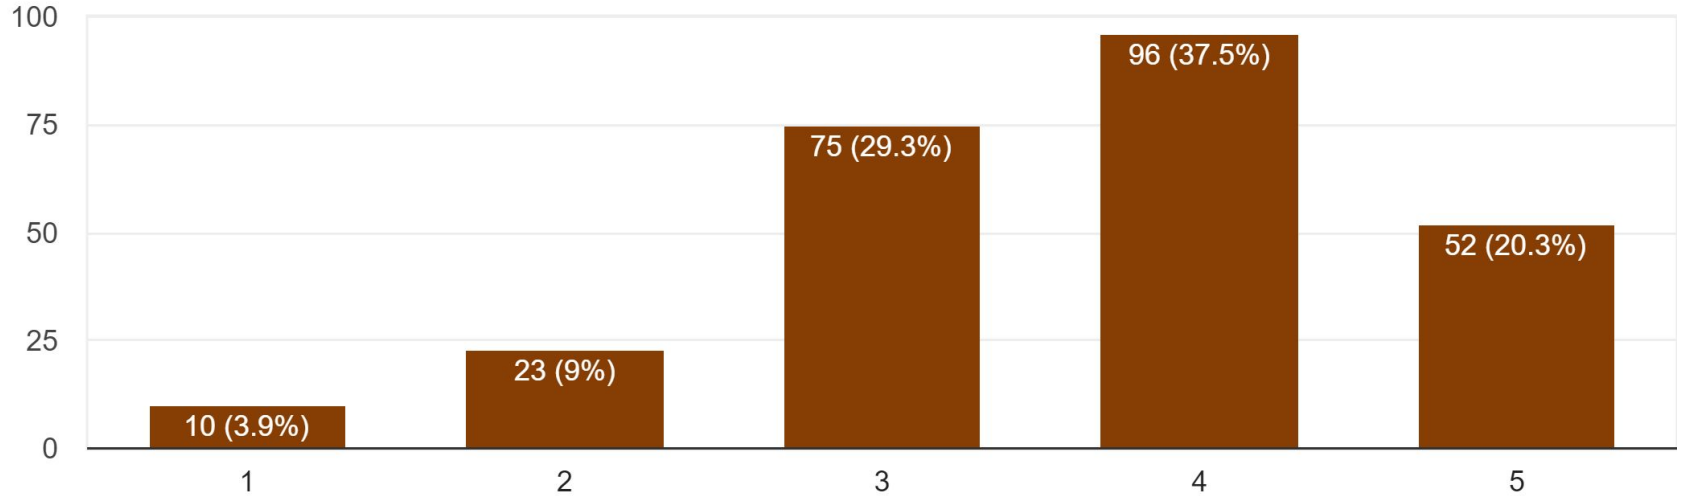

Penn High School

Hybrid Parent Survey Results

Overall, I feel that the Hybrid instructional days are working well for my child.

256 responses