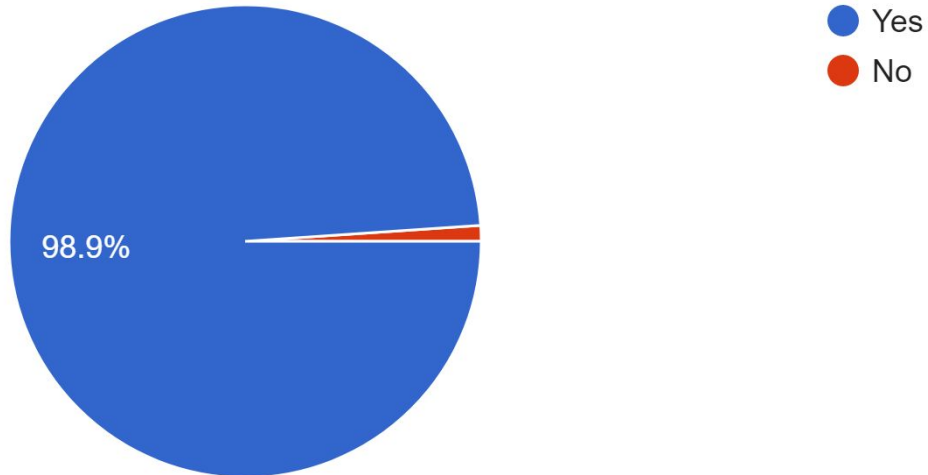

Penn High School

Parent Survey Results

Can the student access the internet on their Chromebook at home?

373 responses