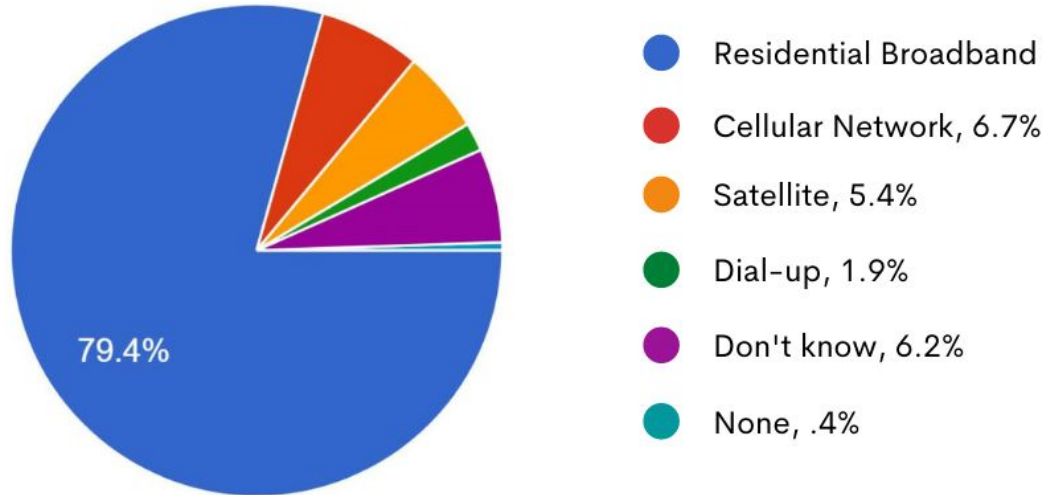

Penn High School

Parent Survey Results

What is the primary type of internet service used at home?

373 responses