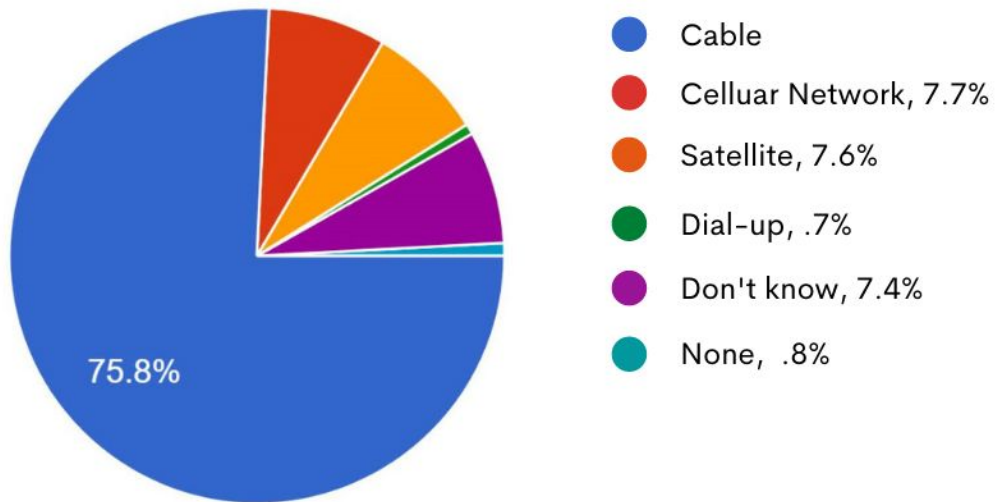

Can the student access the internet on their Chromebook at home?

1,181 responses

Middle School

Parent Survey Results

What is the primary type of internet service used at the residence

1,181 responses

Middle School