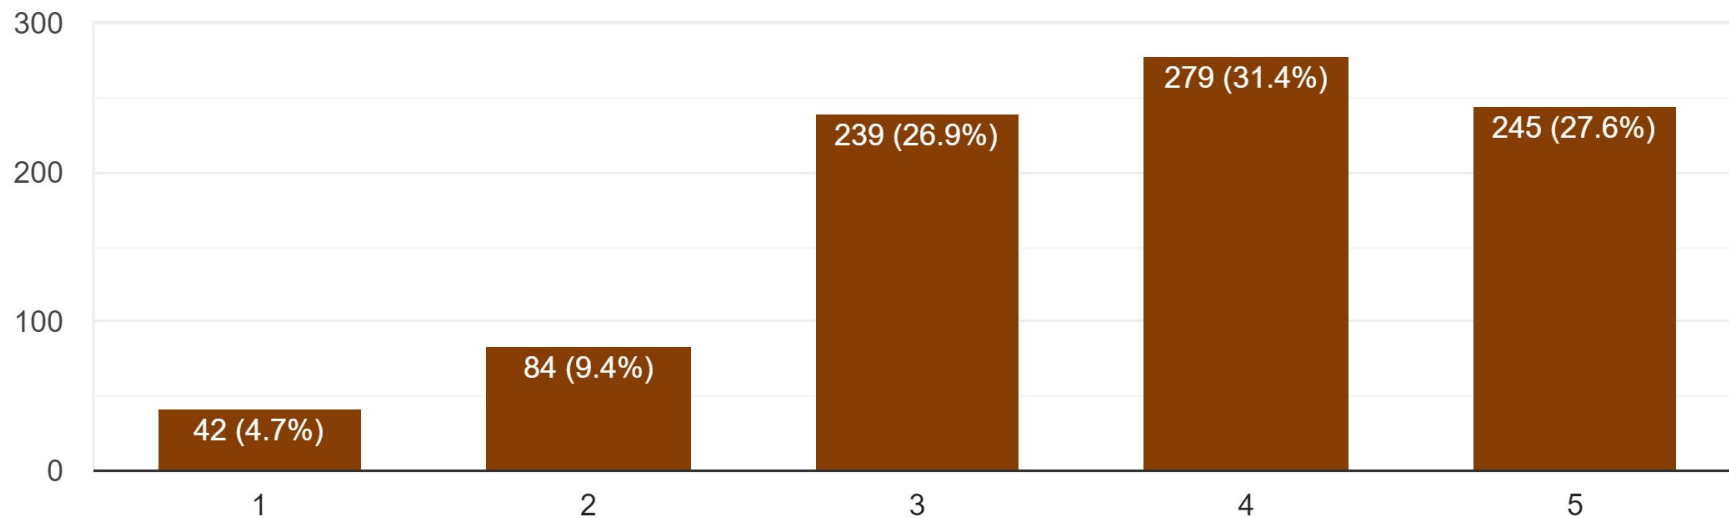

Middle School

Hybrid Parent Survey Results

Overall, I feel that the Hybrid instructional days are working well for my child.

889 responses