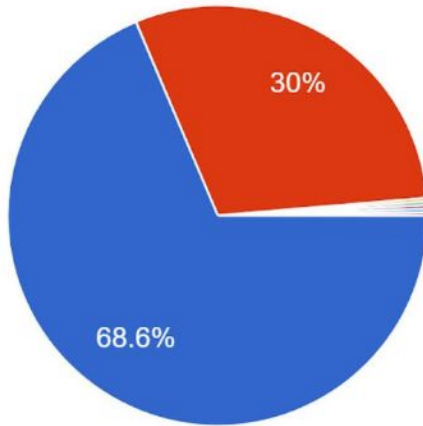

Penn High School

Parent Survey Results

My child is currently participating in
373 responses

- Hybrid Learning (attends school in person 2 days a week)
- Virtual
- Other responses not directly related to the question