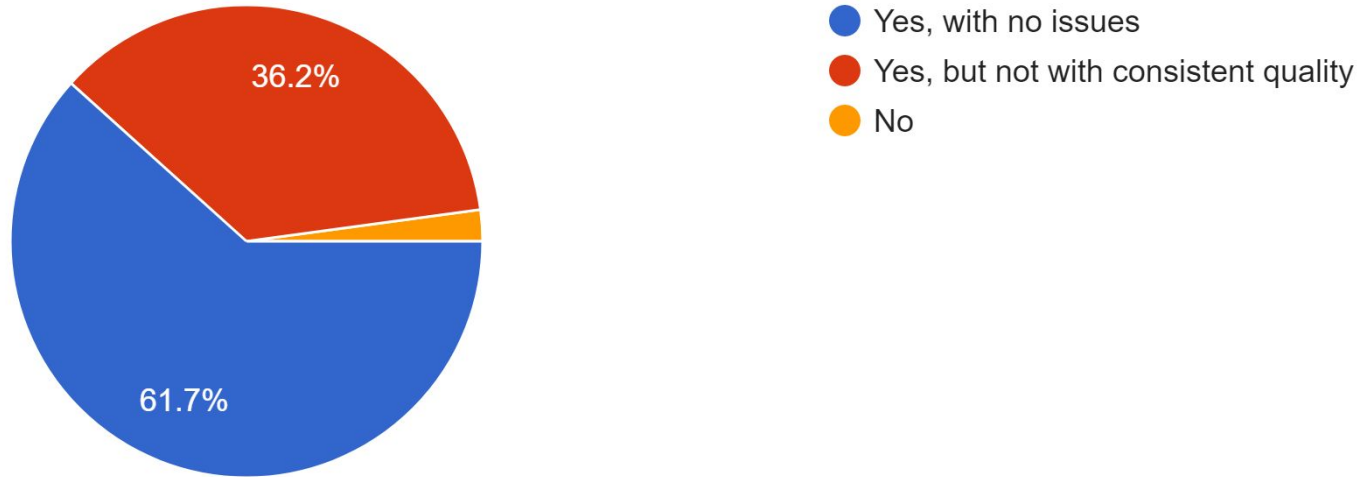

373 responses

Penn High School

Parent Survey Results

Can the student stream a video on their Chromebook without interruption

373 responses

Penn High School

Hybrid Parent Survey Results

Overall, I feel that the Hybrid instructional days are working well for my child.