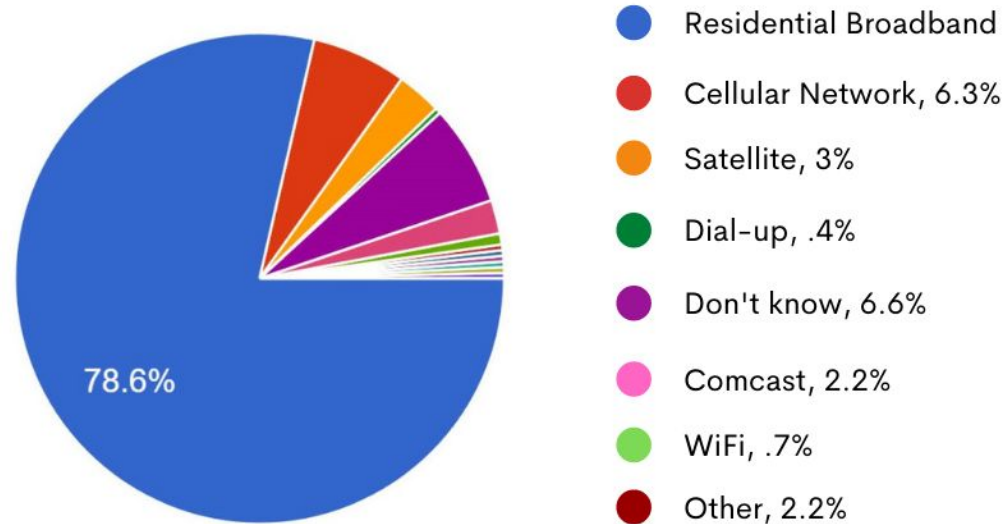

271 responses

Elementary School

Virtual Parent Survey Results

What is the primary type of internet service used at the residence

271 responses

Elementary School

Virtual Parent Survey Results

Can the student access the Internet on their primary learning device at home?