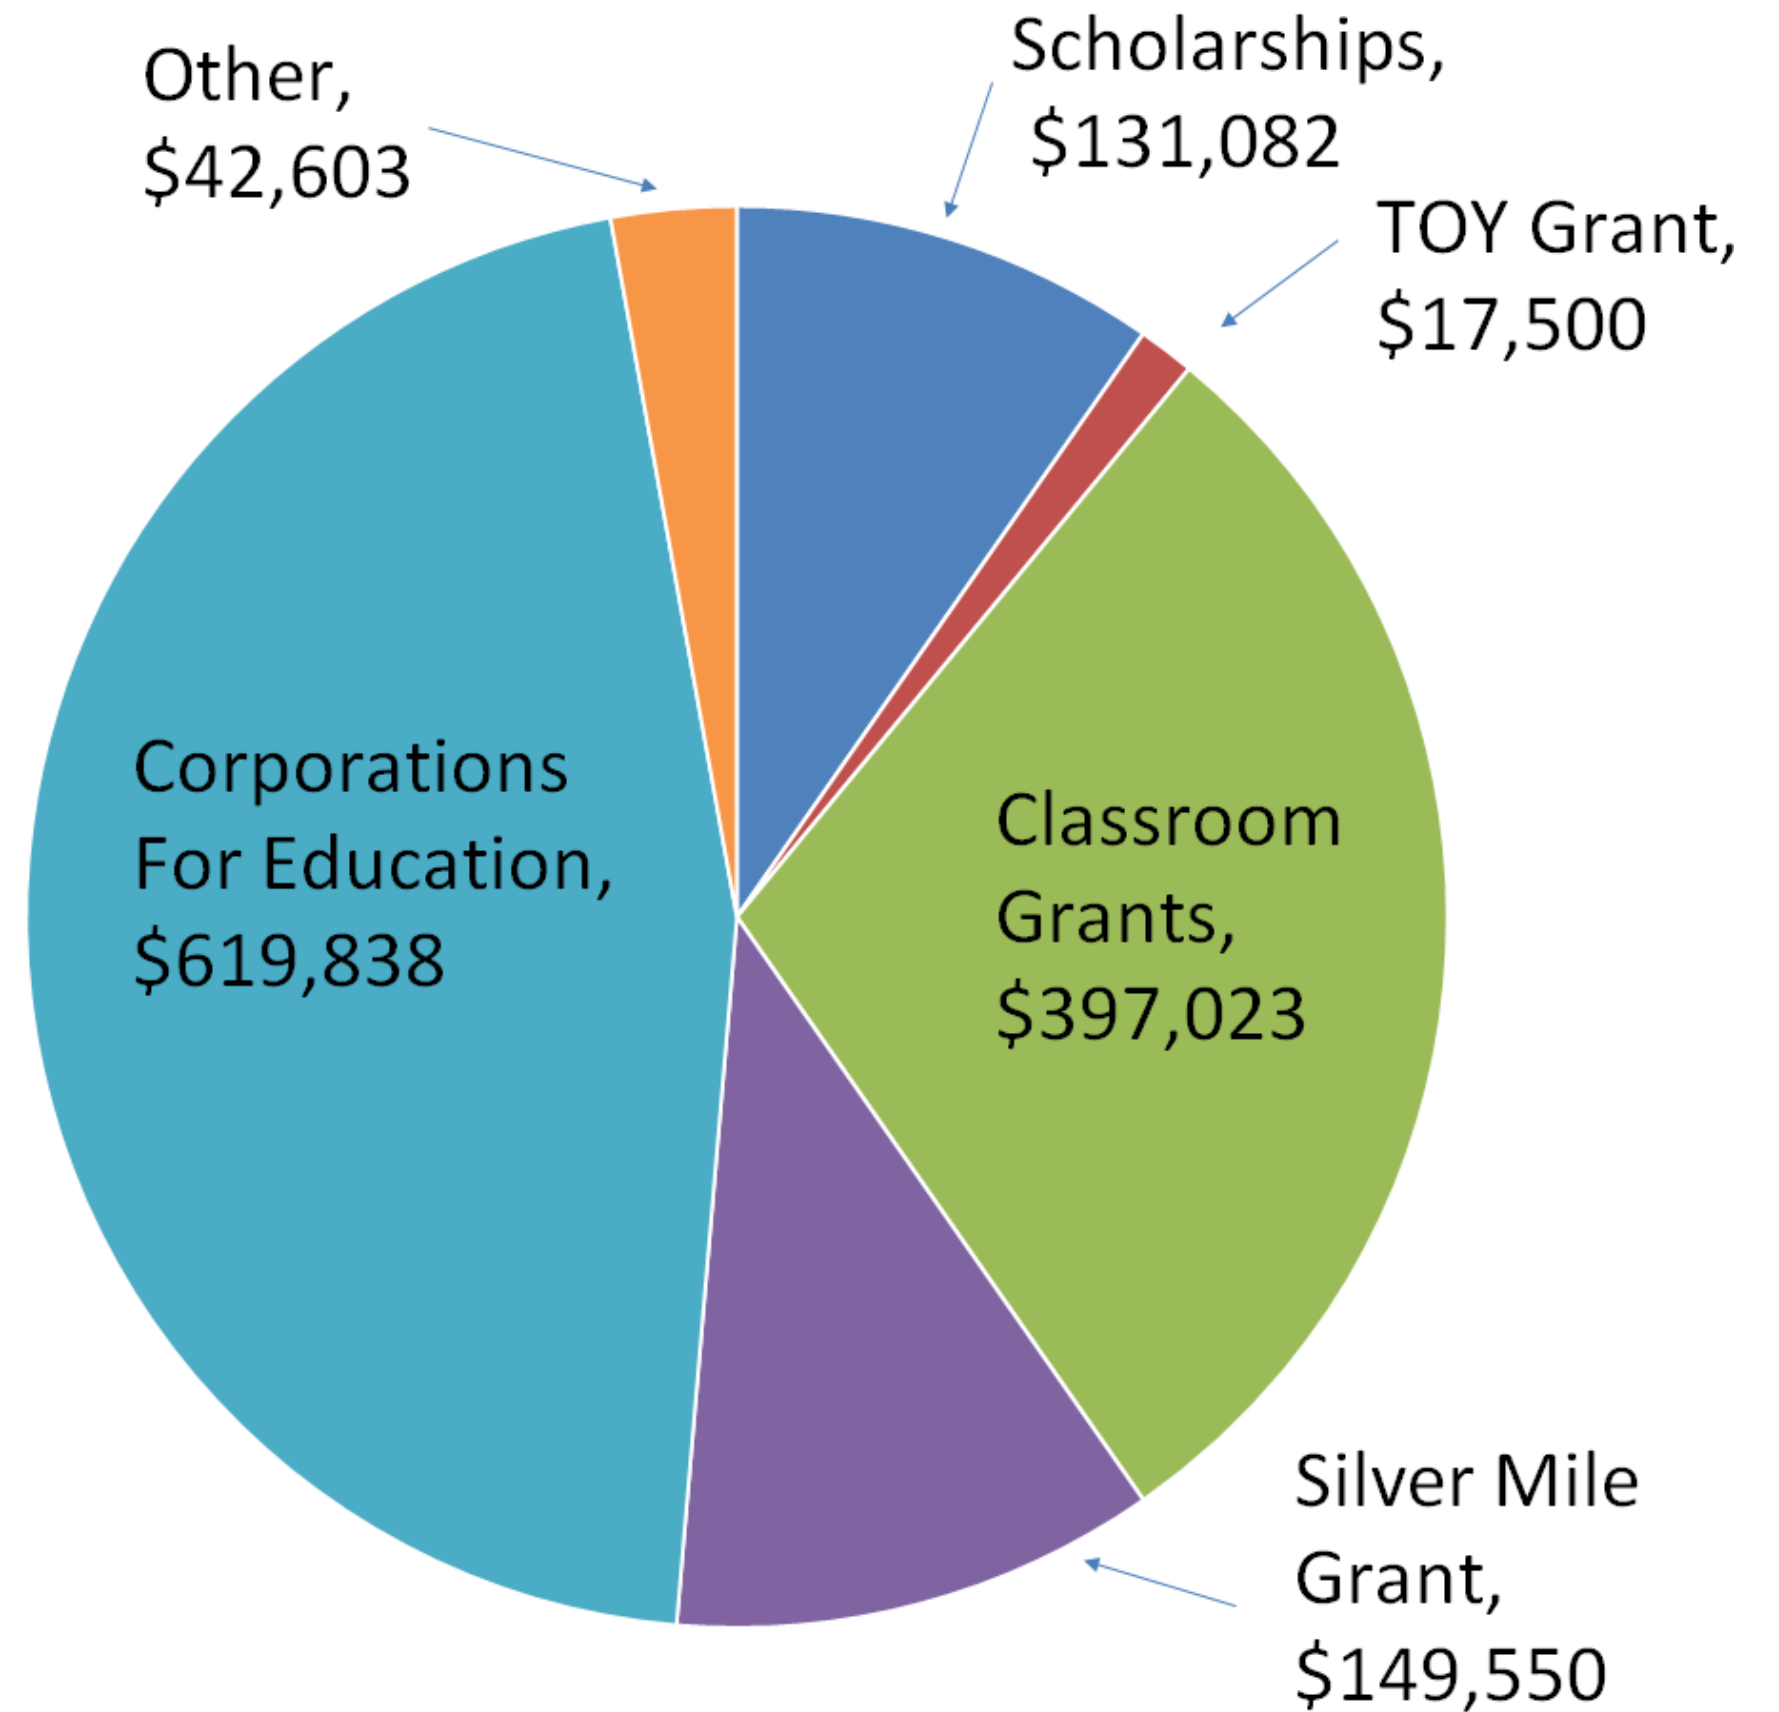

\$ 1.3 M+

P-H-M
EDUCATION
FOUNDATION

in Disbursements
To Date

GRANTS

Since 1996

Scholarships:

Academic, Alumni,
Anderson, Beehler,
Hensler, Donna & Dr.
Thacker, & Zook

Other Grants:

Visual Arts Academy,
Teaching in Excellence

\$ 1,357,596

100%

HIGHLY
EFFECTIVE OR
EFFECTIVE

2020 TOKYO GAMES

GOLD
MEDALIST

Annie Drews,
Class of 2012

2020 TOKYO GAMES