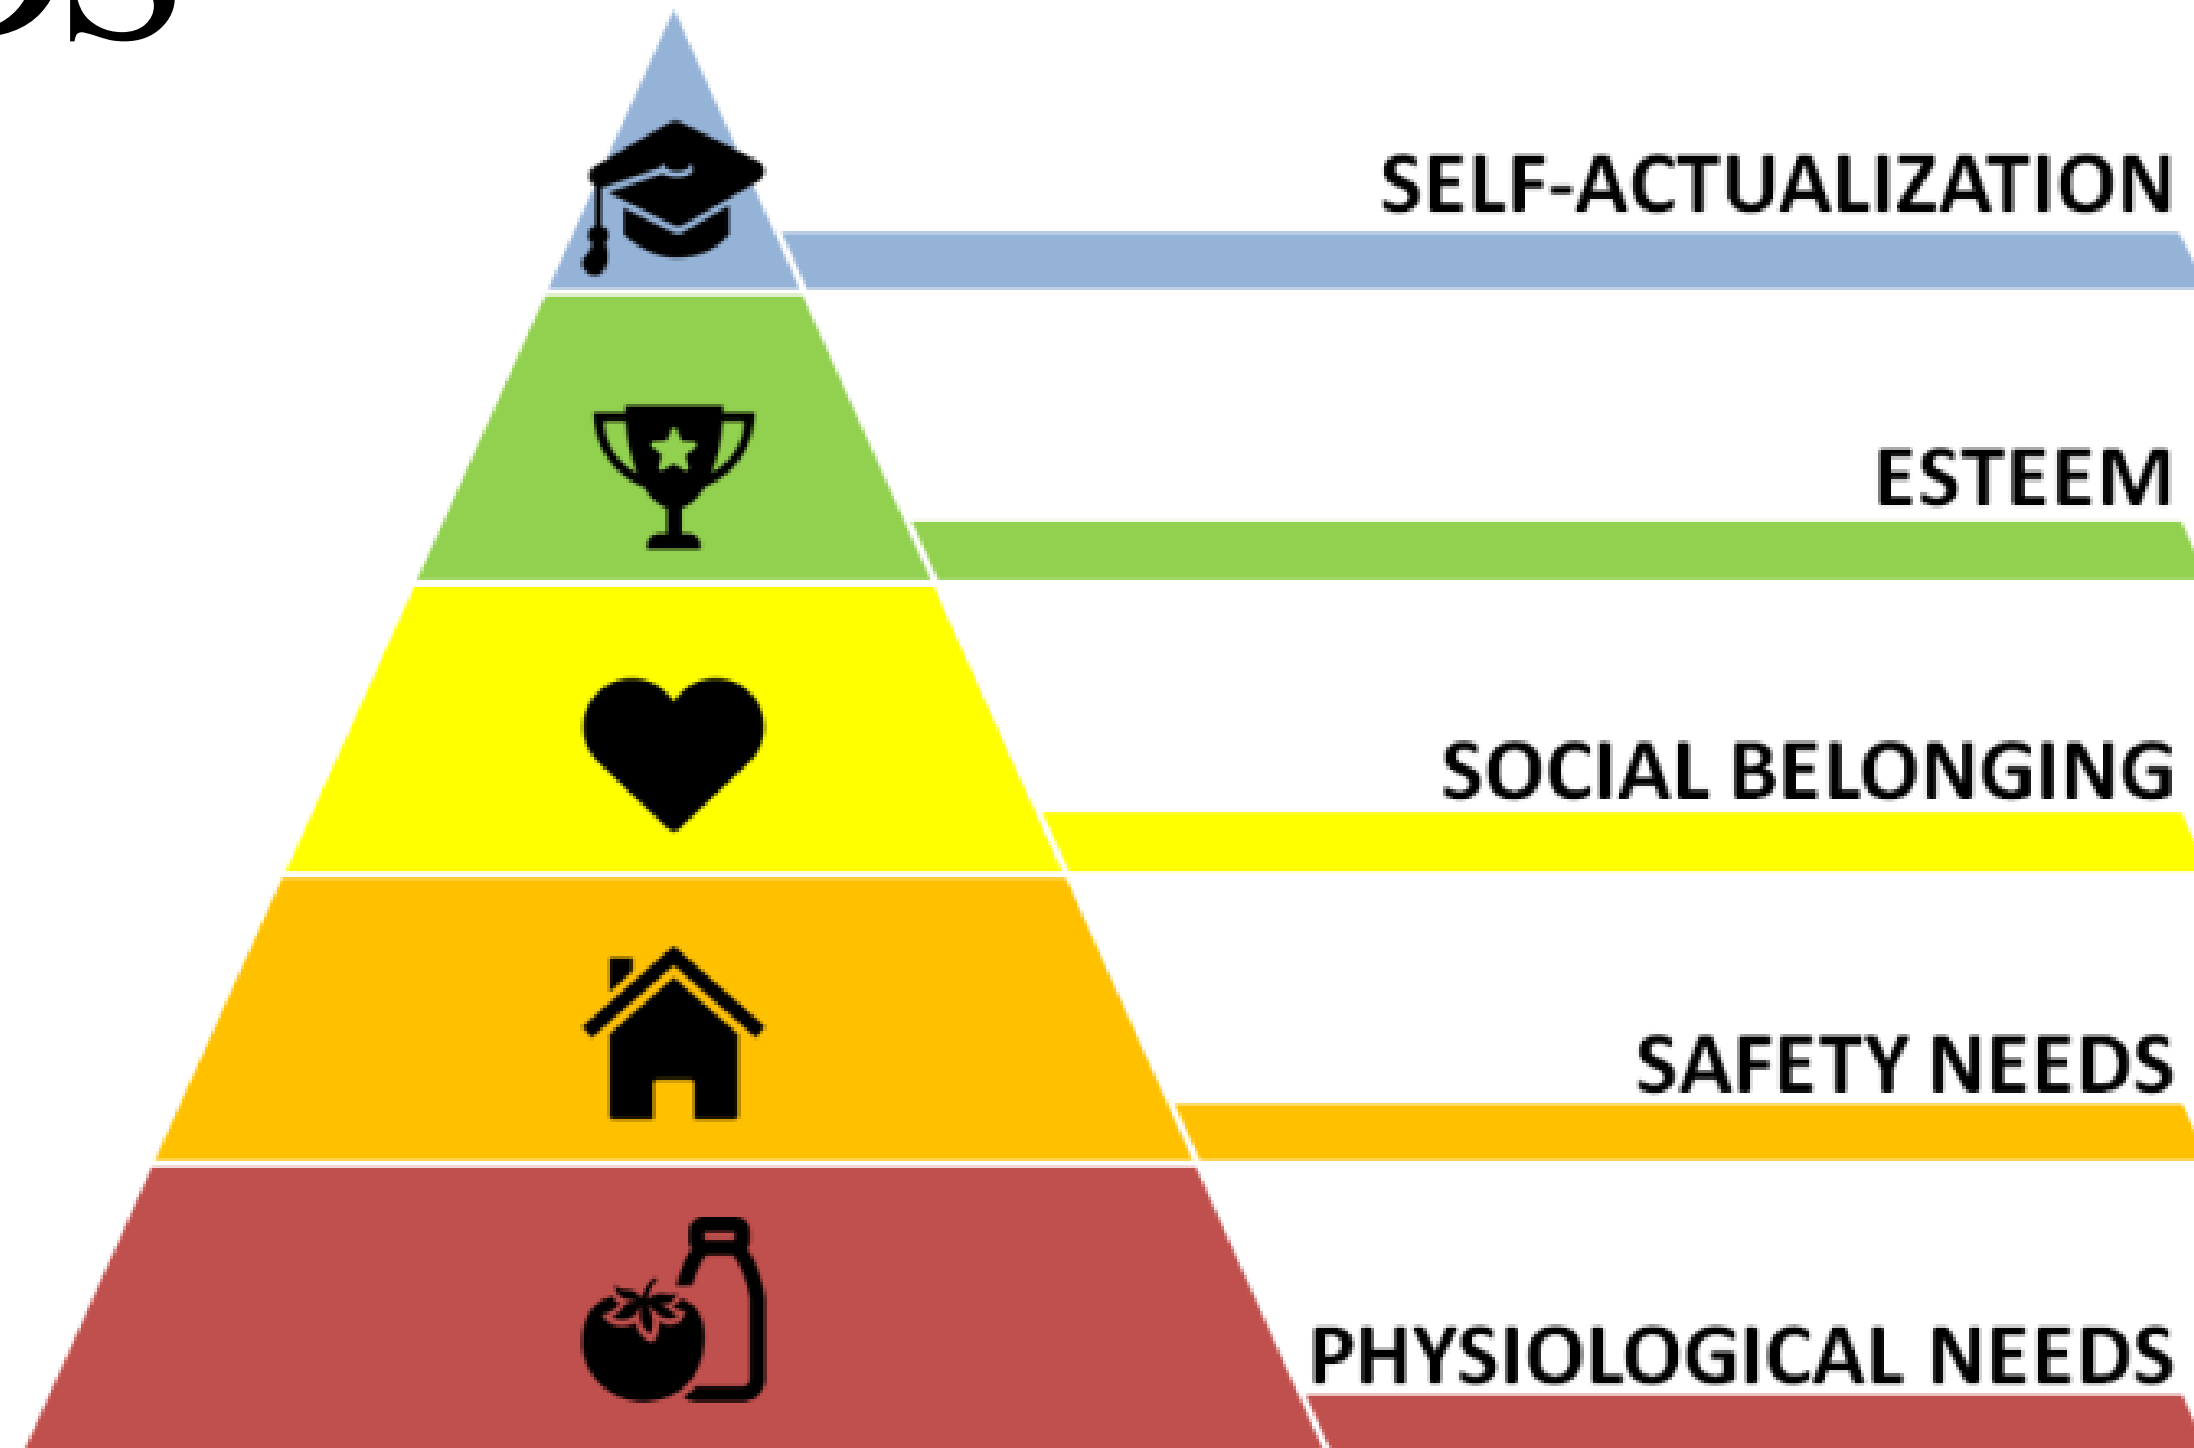

A young girl with pink hair clips and a teacher painting her hand blue in a classroom. The girl is wearing a white shirt with a cartoon pattern and a pink skirt. The teacher is wearing a grey t-shirt with the text 'DAYS to go until DOUG PHILIP' and a gold watch. They are sitting at a table with a white plate and a blue marker. The background shows a classroom with blue lockers and shelves with various items.

A VISION OF EXCELLENCE

PennHarris-Madison School Corp.

2021-22 SCHOOL YEAR

6 MAJOR GOALS

SOCIAL EMOTIONAL LEARNING

MASLOW'S HIERARCHY OF NEEDS

"Everything rises and falls
on leadership"

JOHN MAXWELL

2020
-21

KATHY SHREINER
P-H-M Elementary Teacher of the Year

2020
-21

WENDY SCHUSTER
P-H-M Secondary Teacher of the Year

SAFE SCHOOLS

ACADEMIC SUCCESS

2021 | ADVANCING STUDENT
ACHIEVEMENT

Graduation Rate 79% TO 97%

2021 | ADVANCING STUDENT
ACHIEVEMENT
100 Early College Academy graduates

ACADEMIC SUCCESS

Experiencing high level of academic achievement, while at the same time having among the highest rate of Free/Reduced Lunch students in the district's history.